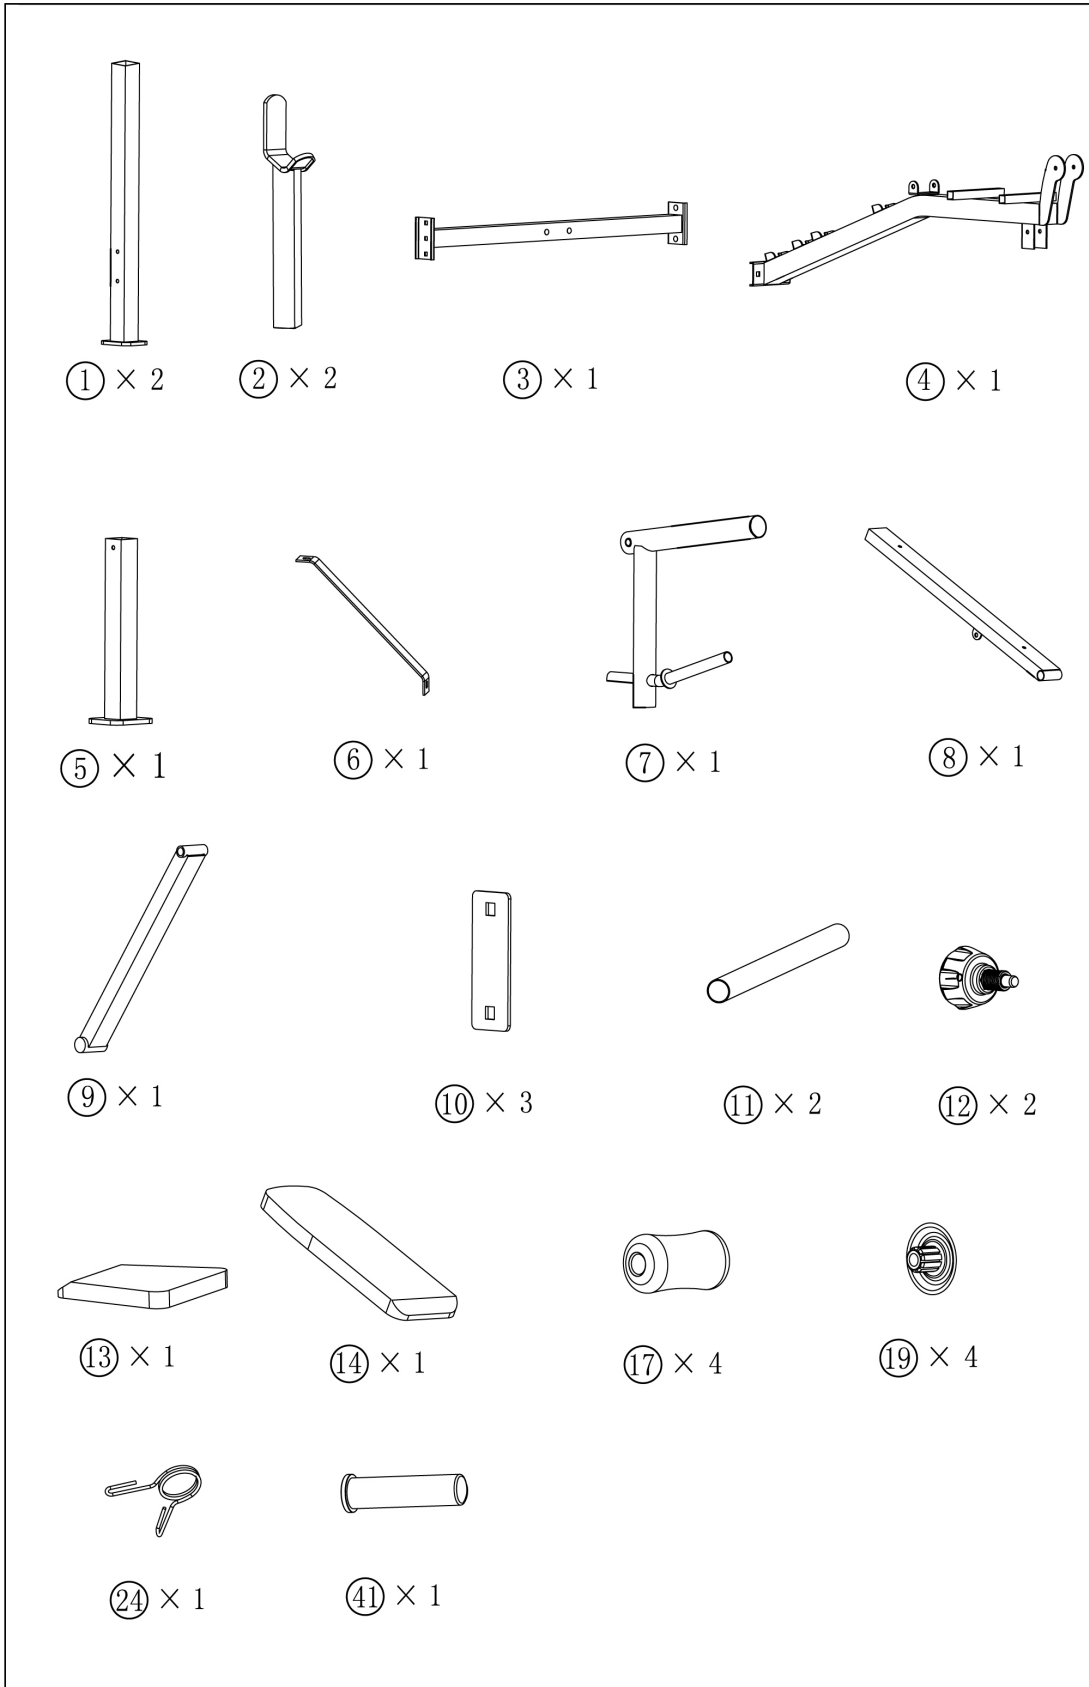

MARCY[®]

OLYMPIC BENCH

MWB-4491

IMPORTANT: Please read the Important Safety Notice and Assembly Information in the Owner's manual before assembling this product.

Assembly Manual

160712

②5 × 4

②9 × 2

③3 × 1

③4 × 1

③5 × 11

③6 × 2

③7 × 6

③8 × 4

mm

②⑤ × 4  M10 x 3 1/8"

③⑤ × 4  Ø 3/4"

③② × 4  M10

1

②6 × 2		M10 x 2 $\frac{5}{8}$ "	③5 × 5		$\varnothing \frac{3}{4}$ "
②8 × 2		M8 x $\frac{3}{4}$ "	③7 × 2		$\varnothing \frac{5}{8}$ "
④0 × 3		M10 x $\frac{5}{8}$ "			
③2 × 2		M10			

3

- | | | | | | |
|--------|---|-------------|--------|---|--------|
| ②7 × 4 |  | M6 x 1 1/4" | ③8 × 4 |  | ∅ 1/2" |
| ②9 × 2 |  | M8 x 1 3/4" | ③7 × 2 |  | ∅ 5/8" |

4

IMPEX® INC.

2801 S. Towne Ave, Pomona, CA 91766